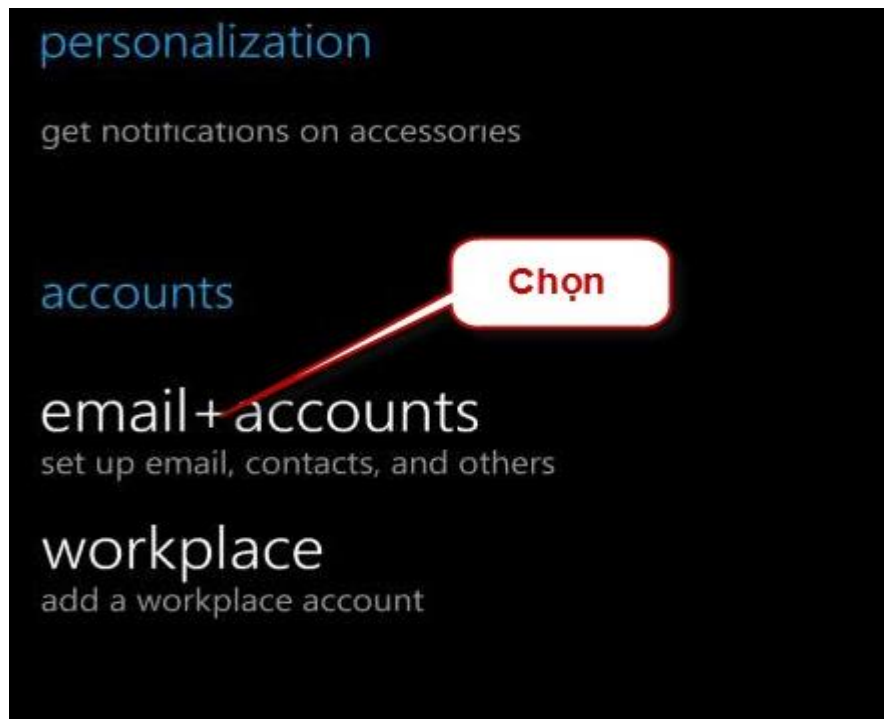

## HƯỚNG DẪN THÊM TÀI KHOẢN THƯ ĐIỆN TỬ LONG AN TRÊN THIẾT BỊ DI ĐỘNG WINPHONE

1. Vào biểu tượng “Settings”:

2. Chọn “Email + Accounts”:

### 3. Chọn “Add an account”:

### 4. Chọn “Exchange”:

- Server: nhập “mail.longan.gov.vn”

The image shows a screenshot of an account setup interface titled "EXCHANGE". It contains several input fields with corresponding labels and Vietnamese callouts:

- Email address:** The field contains "abc @longan.gov.vn". A callout bubble labeled "Nhập tên Email" (Enter email name) points to the "abc" part of the address.
- Password:** The field contains a series of dots. A callout bubble labeled "Nhập mật khẩu" (Enter password) points to the dots.
- Show password:** A checkbox is present and is currently unchecked.
- User name:** The field contains "abc". A callout bubble labeled "Nhập Username" (Enter Username) points to the text.
- Domain:** The field contains "longan.egov.vn" followed by a question mark. A callout bubble labeled "Nhập Domain" (Enter Domain) points to the text.
- Server:** The field contains "mail.longan.gov.vn" followed by a question mark. A callout bubble labeled "Nhập Server" (Enter Server) points to the text.
- Buttons:** At the bottom, there is a "sign in" button and a "Chọn" (Choose) button. A callout bubble labeled "Chọn" points to the "sign in" button.